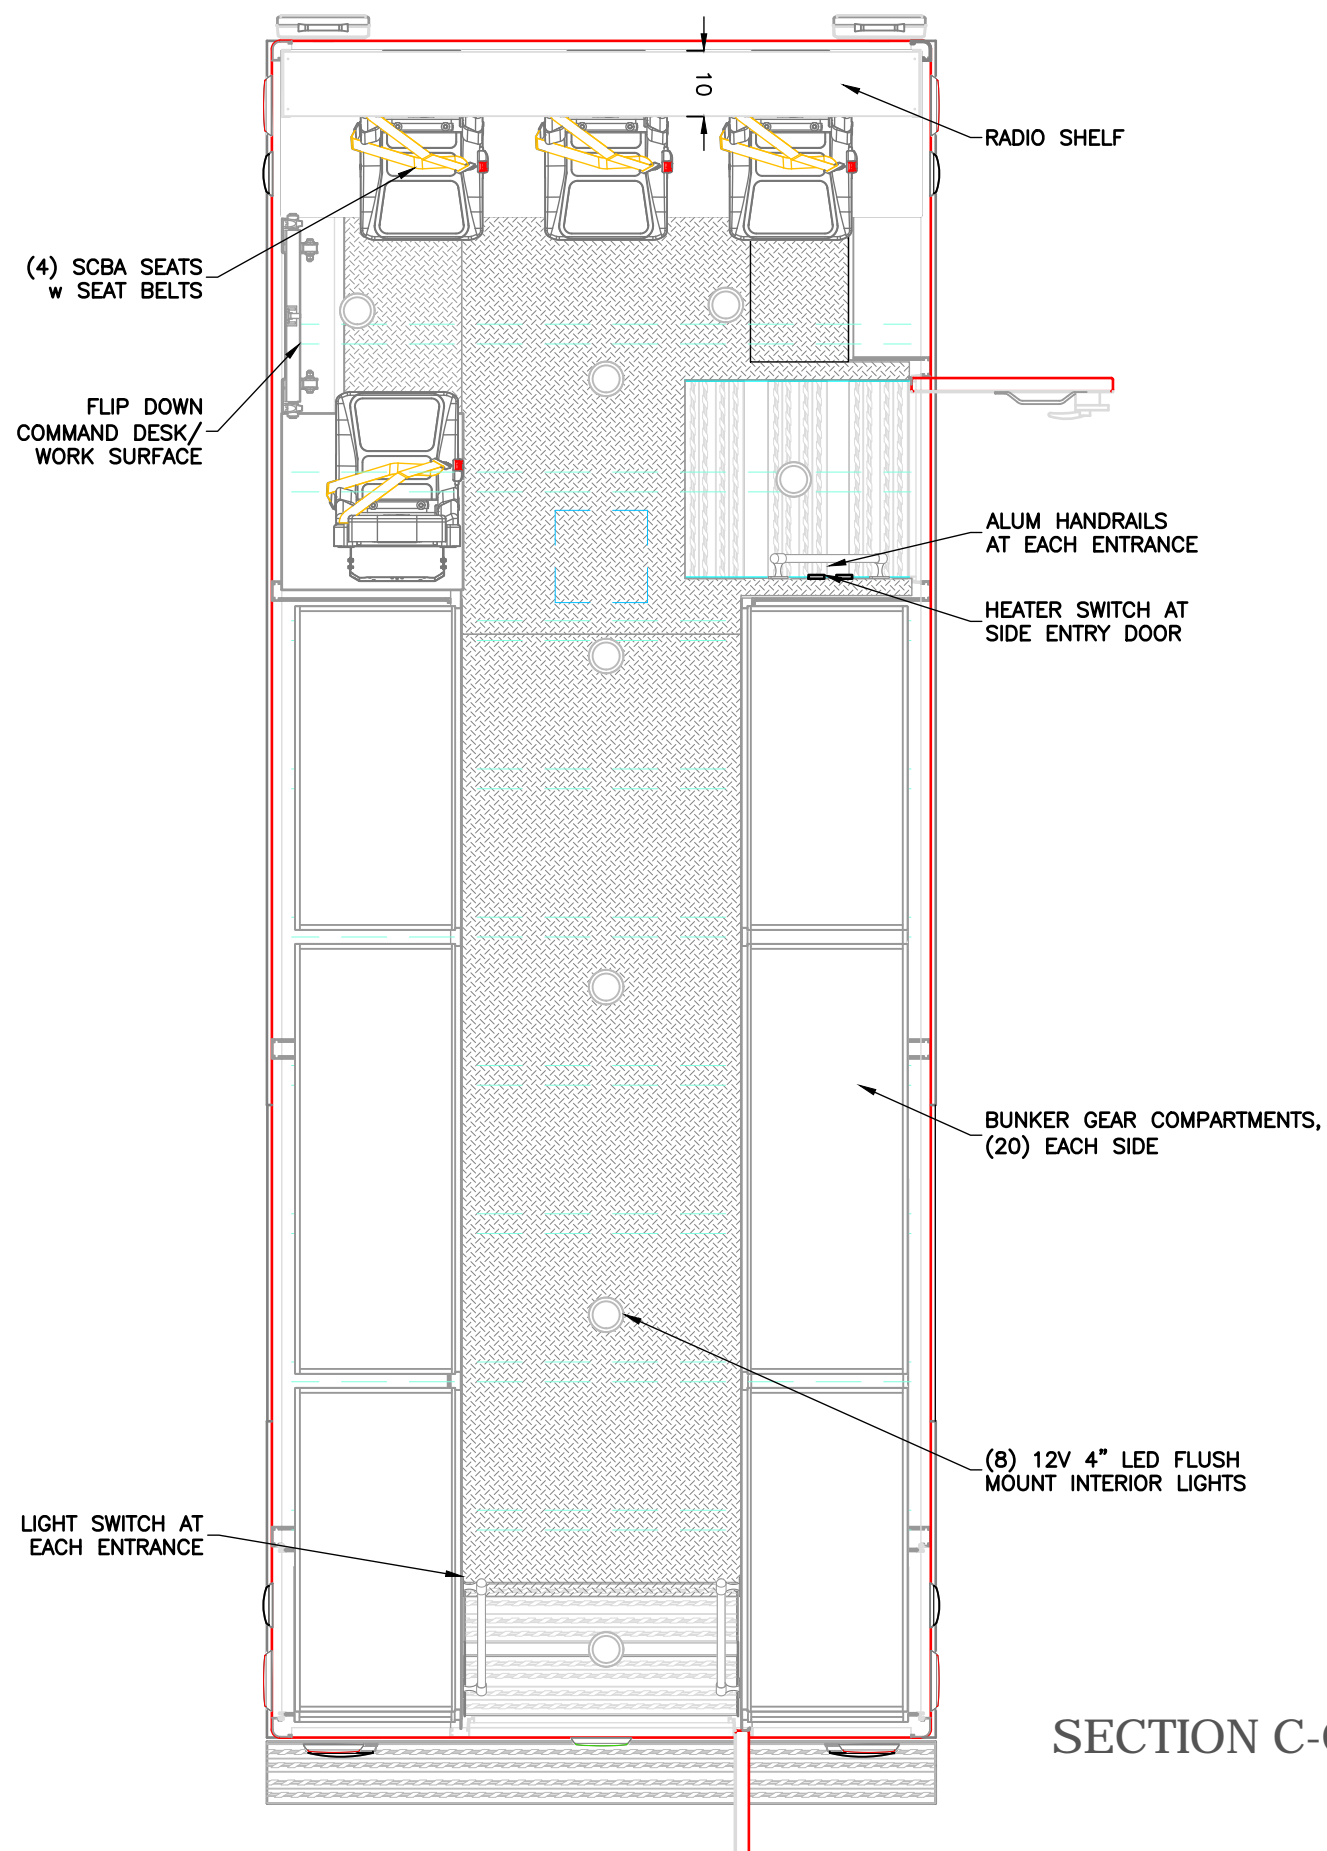

REV 1

-ALL ALUMINUM CONSTRUCTION - ALL DIMENSIONS ARE IN INCHES & APPROXIMATE

SECTION D-D

SWITCH FOR LIGHTS AT EACH ENTRANCE

VERTICAL HANDRAIL INSIDE DOOR

SECTION A-A

(2) 12V POWER POINT & DUAL USB CHARGING SOCKET

SECTION C-C

SECTION B-B

-ALL ALUMINUM CONSTRUCTION - ALL DIMENSIONS ARE IN INCHES & APPROXIMATE

REV	DESCRIPTION	BY	DATE
1	UPDATE TO MATCH CHANGE ORDER D; ADDED HONDA GENERATOR	HDS	SEP 8, 2025
0	FIRST ISSUE		
	REVISIONS		