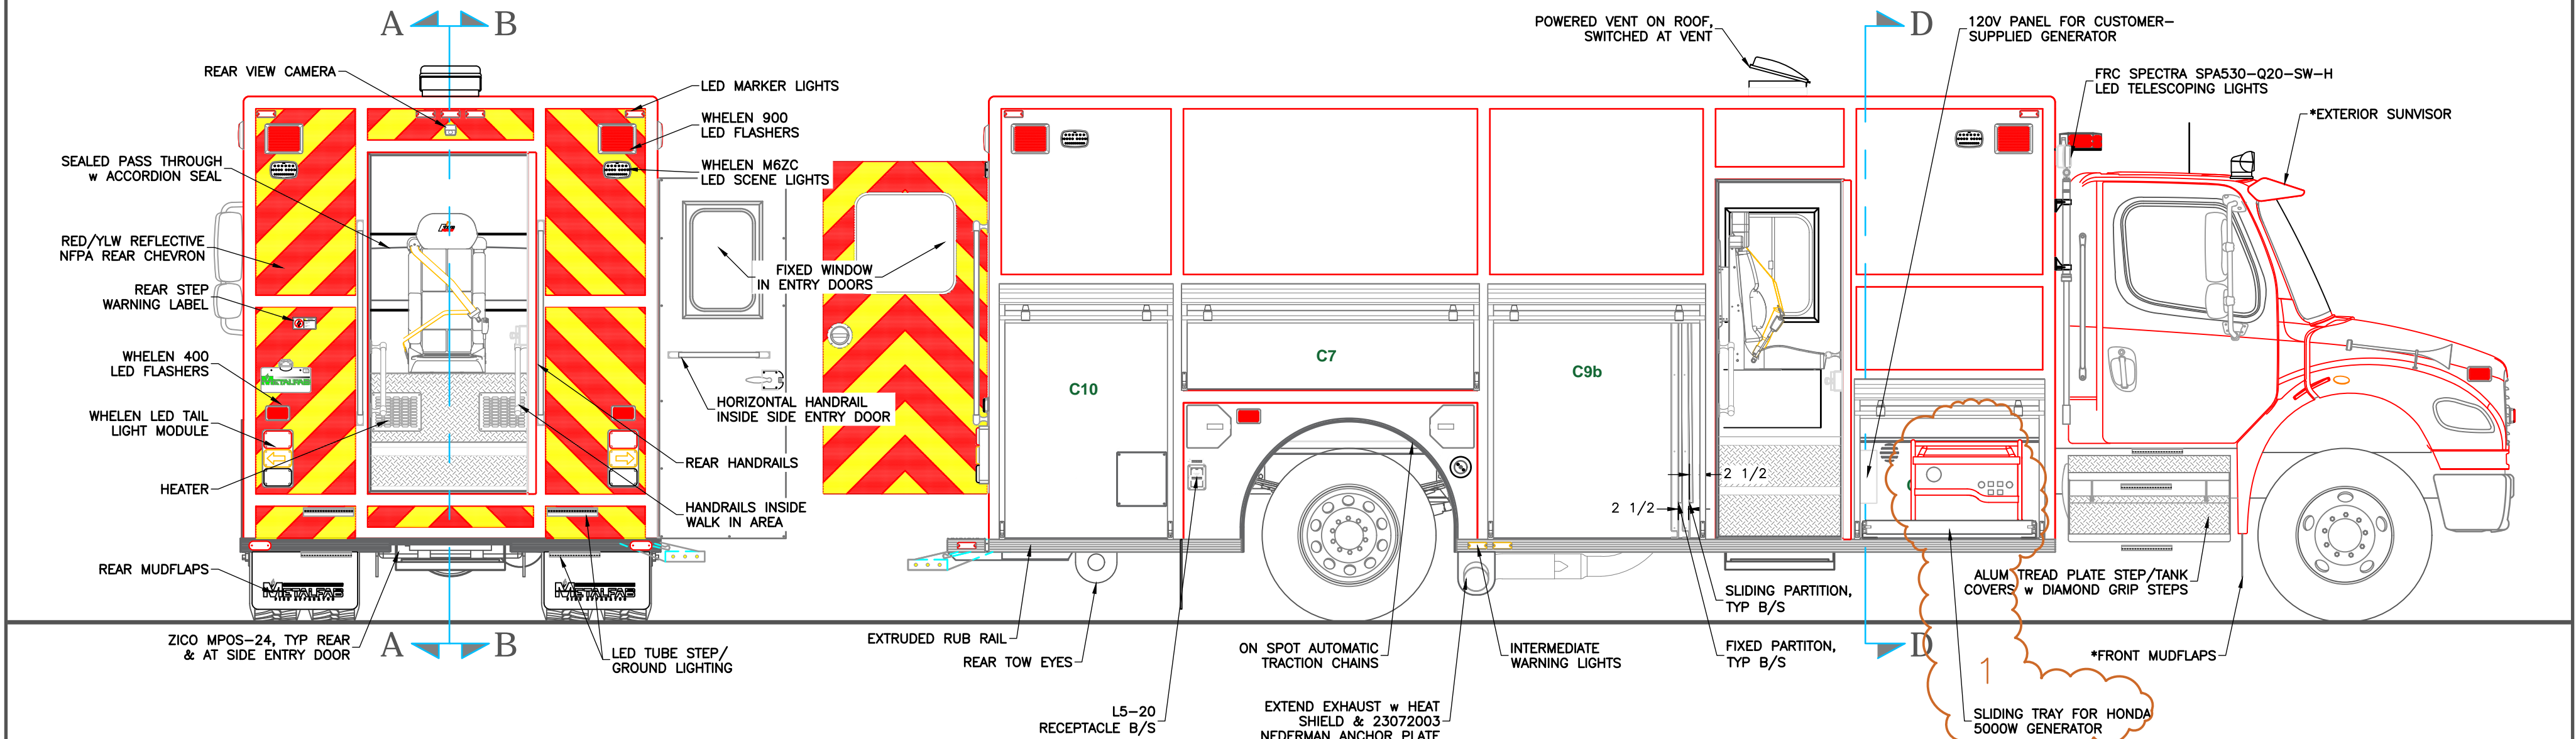

TORQUE ALL BOLT ON STEP BOLTS TO THE FOLLOWING:

- 1/4-20 HARDWARE - 50 IN-LBS (4 FT-LBS)
- 5/16-18 HARDWARE - 85 IN-LBS (7 FT-LBS)

CHASSIS: FREIGHTLINER M2 106

REV	DESCRIPTION	BY	DATE
1	UPDATE TO MATCH CHANGE ORDER D; ADDED HONDA GENERATOR	HDS	SEP 8, 2025
0	FIRST ISSUE		
	REVISIONS		

LABRADOR CITY FIRE DEPARTMENT

JOB No. 23314

DRAWN BY HDS

DATE MAY 23, 2025

METALFAB LTD.
847 CENTRAL ST. CENTREVILLE
NB. CANADA E7K 2E8

TITLE GENERAL ARRANGEMENT

METALFAB
FIRE TRUCKS

DRAWING NO. 23314-19 pg 1 of 2

REV 1

-ALL ALUMINUM CONSTRUCTION - ALL DIMENSIONS ARE IN INCHES & APPROXIMATE

SECTION D-D

SWITCH FOR LIGHTS AT EACH ENTRANCE

VERTICAL HANDRAIL INSIDE DOOR

SECTION A-A

(2) 12V POWER POINT & DUAL USB CHARGING SOCKET