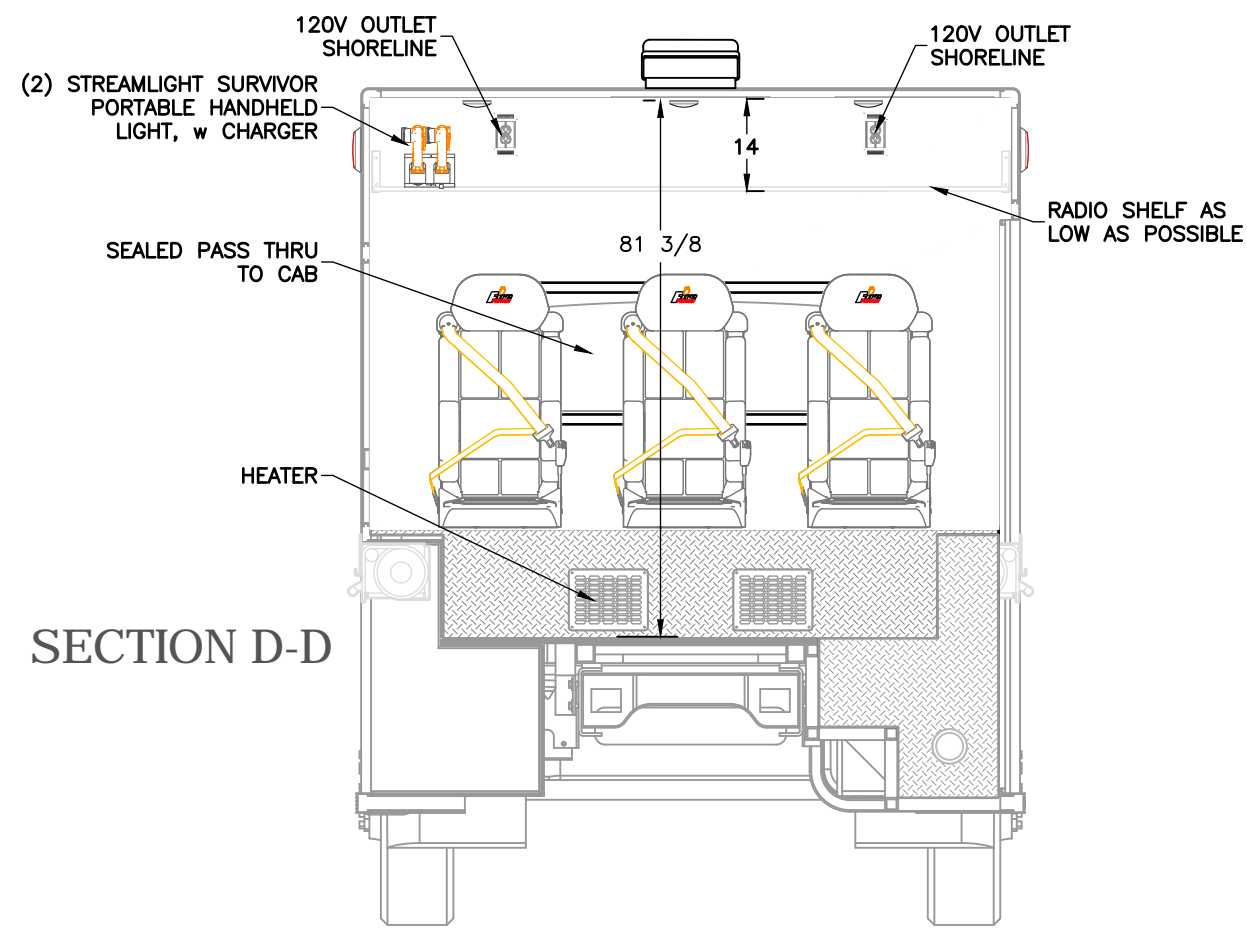

TORQUE ALL BOLT ON STEP BOLTS TO THE FOLLOWING:

- 1/4-20 HARDWARE - 50 IN-LBS (4 FT-LBS)
- 5/16-18 HARDWARE - 85 IN-LBS (7 FT-LBS)

CHASSIS: FREIGHTLINER M2 106

REV	DESCRIPTION	BY	DATE
1	UPDATE TO MATCH CHANGE ORDER D; ADDED HONDA GENERATOR	HDS	SEP 8, 2025
0	FIRST ISSUE		
	REVISIONS		

REV 1

-ALL ALUMINUM CONSTRUCTION - ALL DIMENSIONS ARE IN INCHES & APPROXIMATE

SECTION D-D

SWITCH FOR LIGHTS AT EACH ENTRANCE

VERTICAL HANDRAIL INSIDE DOOR

SECTION A-A

(2) 12V POWER POINT & DUAL USB CHARGING SOCKET