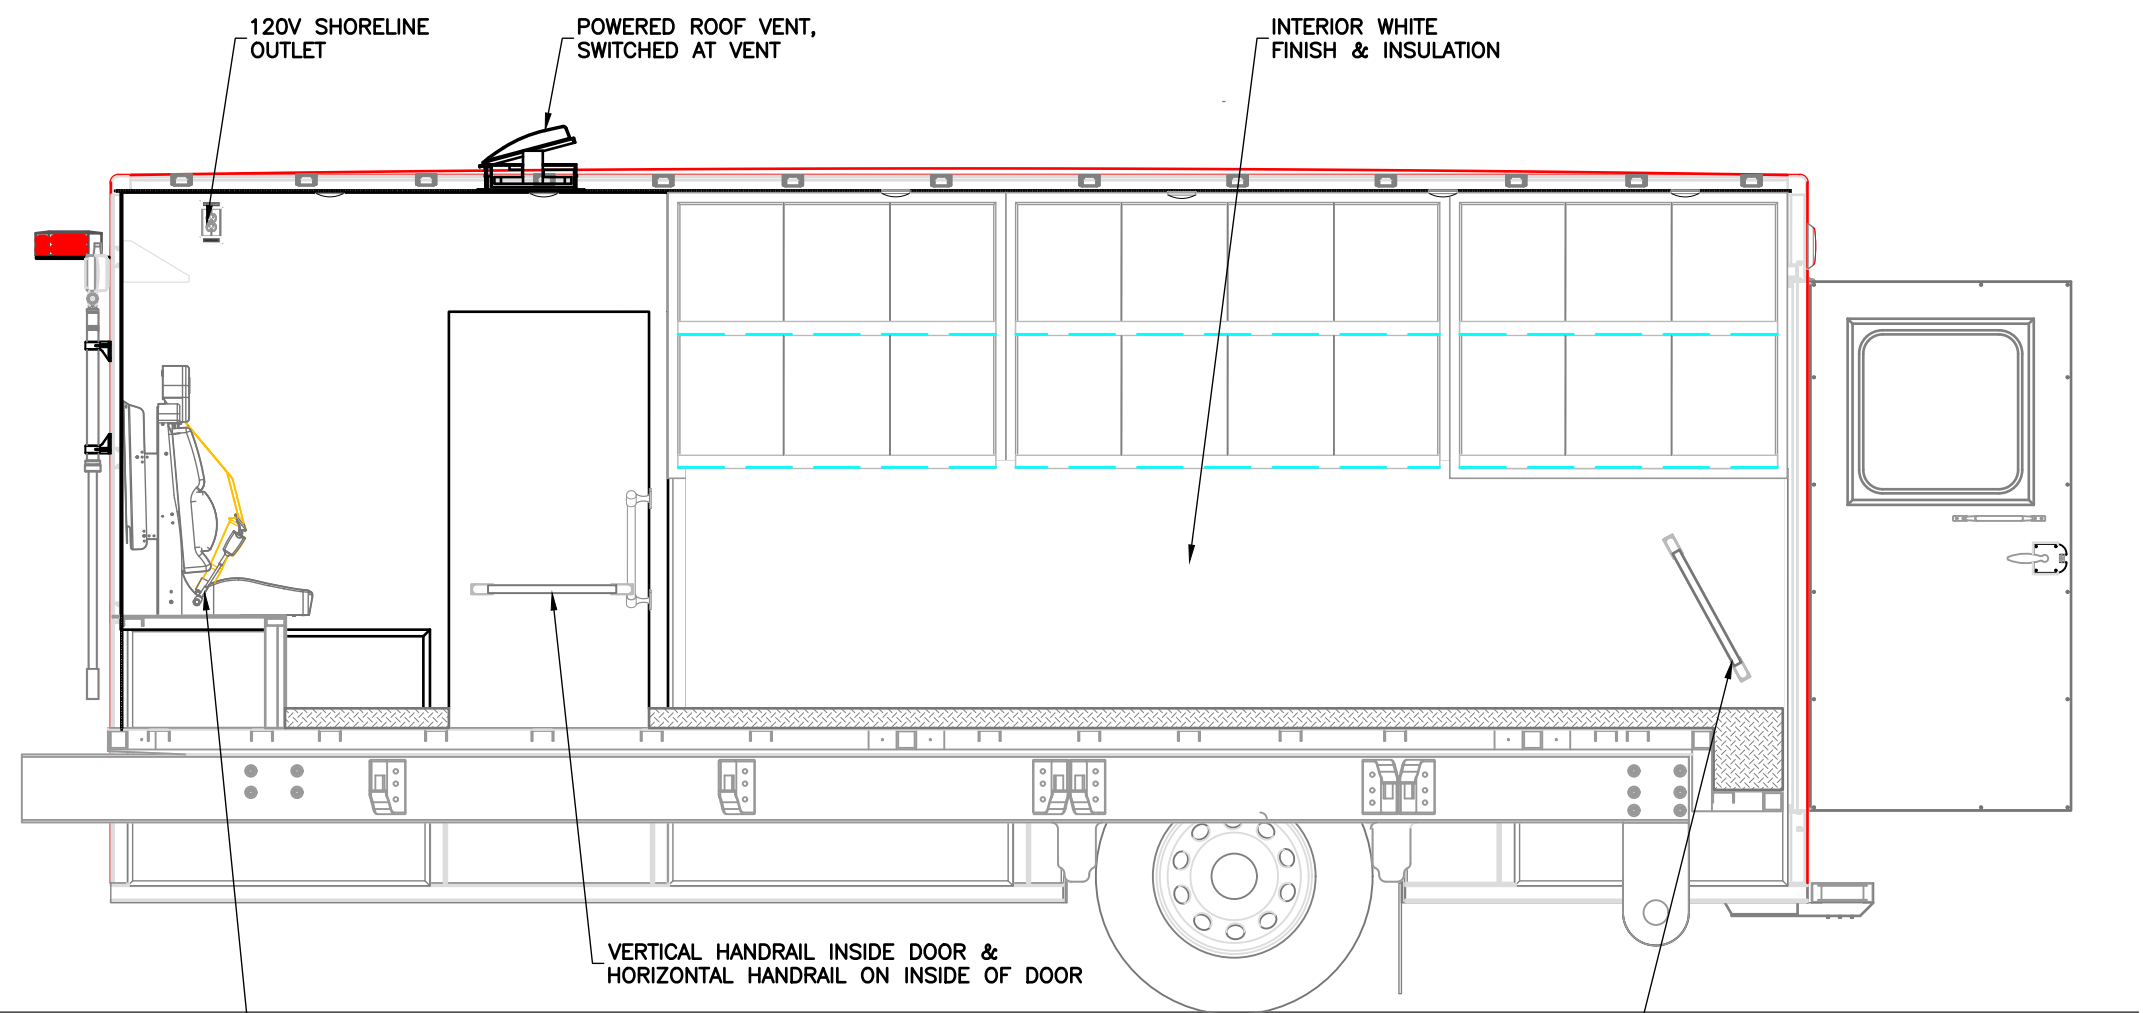

SECTION B-B

-ALL ALUMINUM CONSTRUCTION - ALL DIMENSIONS ARE IN INCHES & APPROXIMATE

REV	DESCRIPTION	BY	DATE
1	UPDATE TO MATCH CHANGE ORDER D; ADDED HONDA GENERATOR	HDS	SEP 8, 2025
0	FIRST ISSUE		
	REVISIONS		

LABRADOR CITY FIRE DEPARTMENT		TITLE SECTIONS	
JOB No.	23314		
DRAWN BY	HDS		
DATE	MAY 23, 2025	DRAWING NO. 23314-19 pg 2 of 2	
METALFAB LTD. 847 CENTRAL ST. CENTREVILLE NB. CANADA E7K 2E8		REV 1