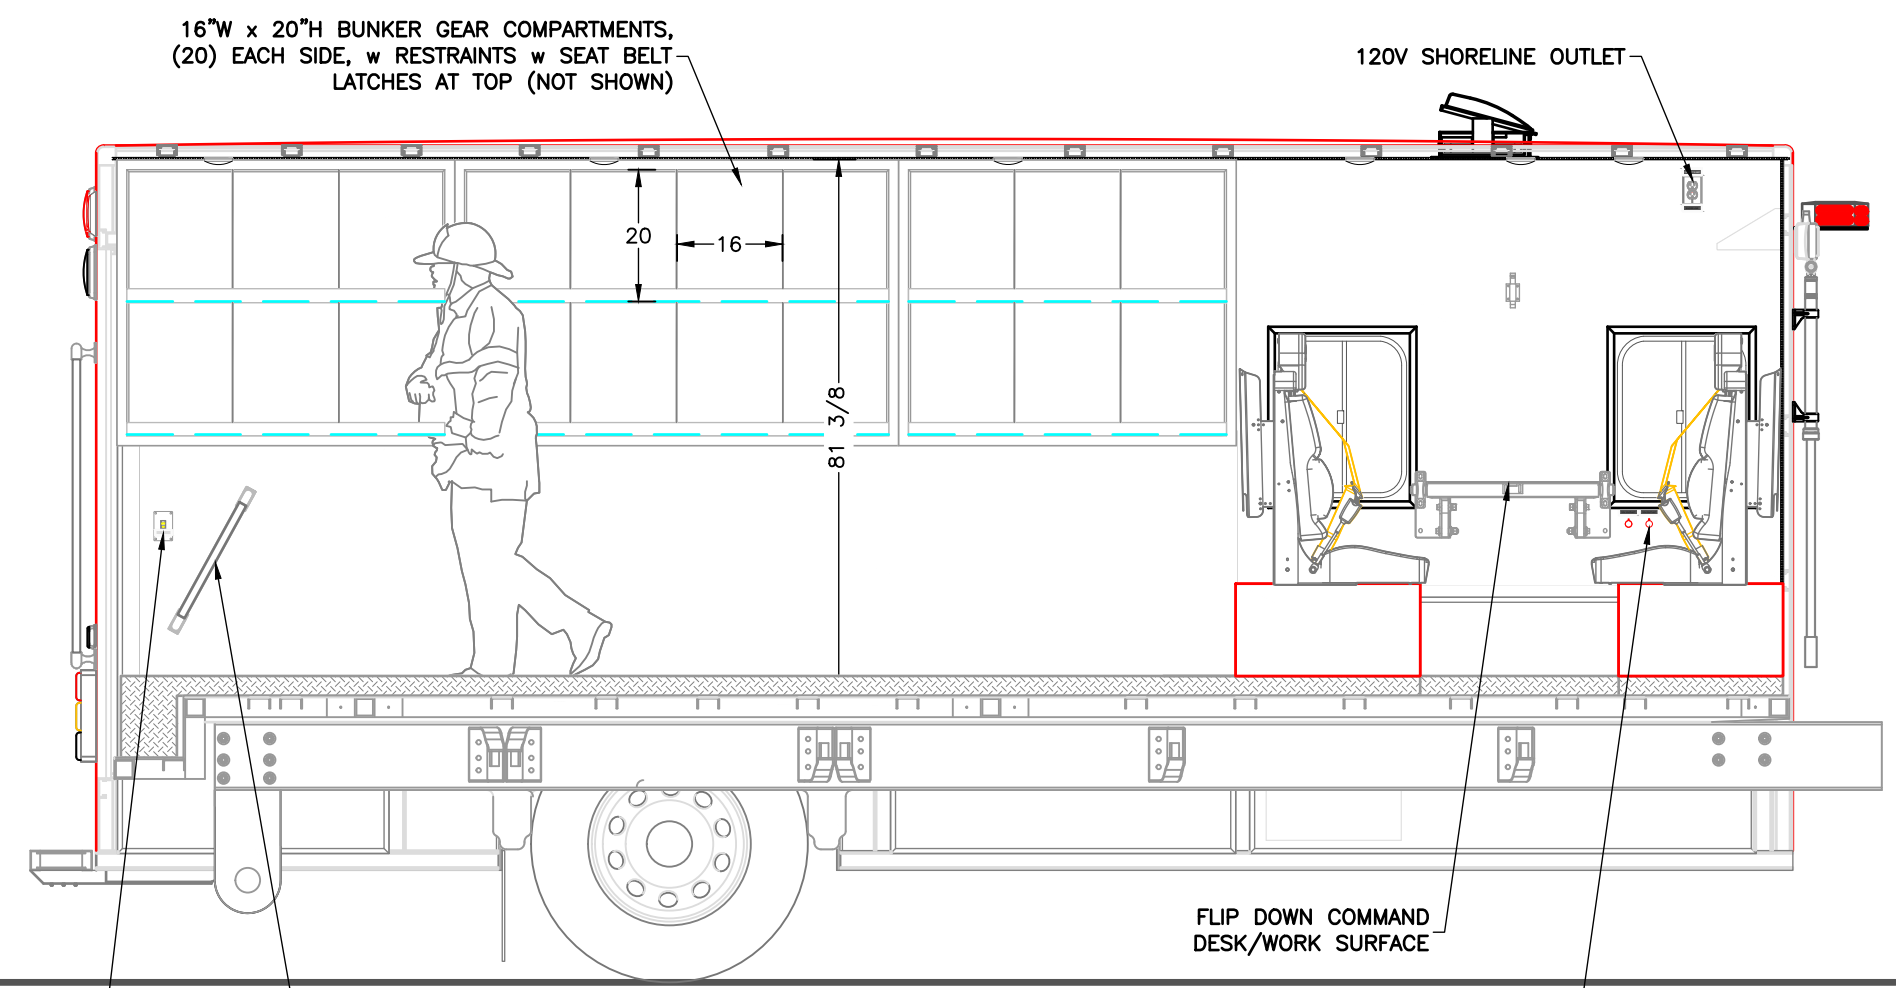

TORQUE ALL BOLT ON STEP BOLTS TO THE FOLLOWING:

- 1/4-20 HARDWARE - 50 IN-LBS (4 FT-LBS)
- 5/16-18 HARDWARE - 85 IN-LBS (7 FT-LBS)

CHASSIS: FREIGHTLINER M2 106

REV	DESCRIPTION	BY	DATE
1	UPDATE TO MATCH CHANGE ORDER D; ADDED HONDA GENERATOR	HDS	SEP 8, 2025
0	FIRST ISSUE		
	REVISIONS		

REV 1

-ALL ALUMINUM CONSTRUCTION - ALL DIMENSIONS ARE IN INCHES & APPROXIMATE

SECTION D-D

SWITCH FOR LIGHTS AT EACH ENTRANCE

VERTICAL HANDRAIL INSIDE DOOR

SECTION A-A

(2) 12V POWER POINT & DUAL USB CHARGING SOCKET